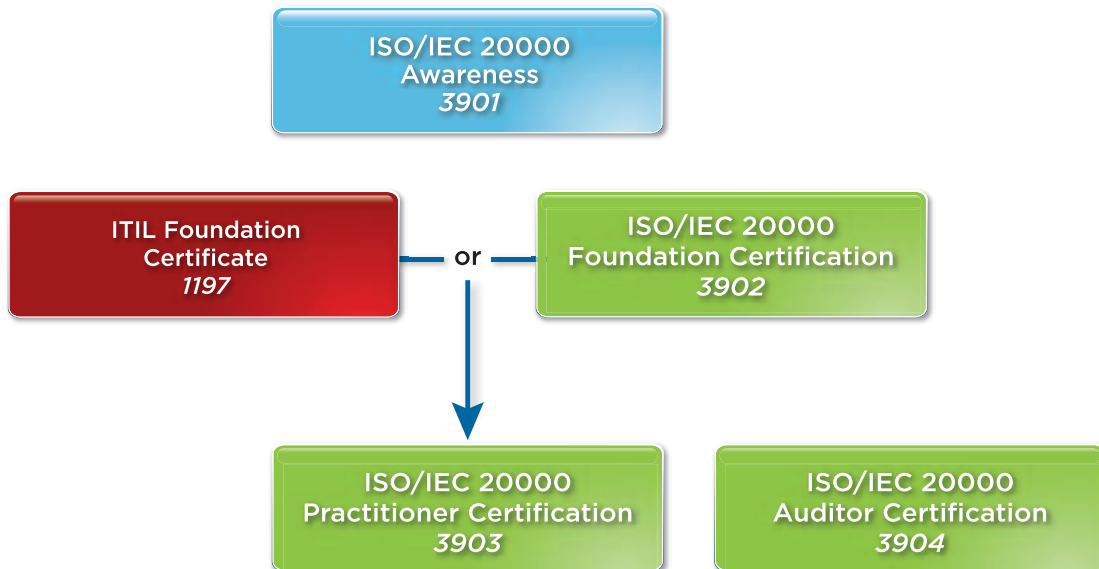

ISO/IEC 20000 Training

ISO/IEC 20000 Awareness Course

3901 ISO/IEC 20000 Awareness: A One-Day Overview

These complementary courses provide credits toward the ITIL® Expert certification

ISO/IEC 20000 Certification Courses

3902 Achieving ISO/IEC 20000 Foundation Certification (1 credit)

3903 Achieving ISO/IEC 20000 Practitioner Certification (1.5 credits)

3904 Achieving ISO/IEC 20000 Auditor Certification (1 credit)

Based on ITIL Qualification Scheme Diagram © OGC's Official Accreditor - The APM Group Limited 2008 (3.12.09). ITIL® is a Registered Trade Mark of the Office of Government Commerce in the United Kingdom and other countries. The APMG Swirl ISO/IEC 20000 Device is a Trade Mark of APM Group Ltd.