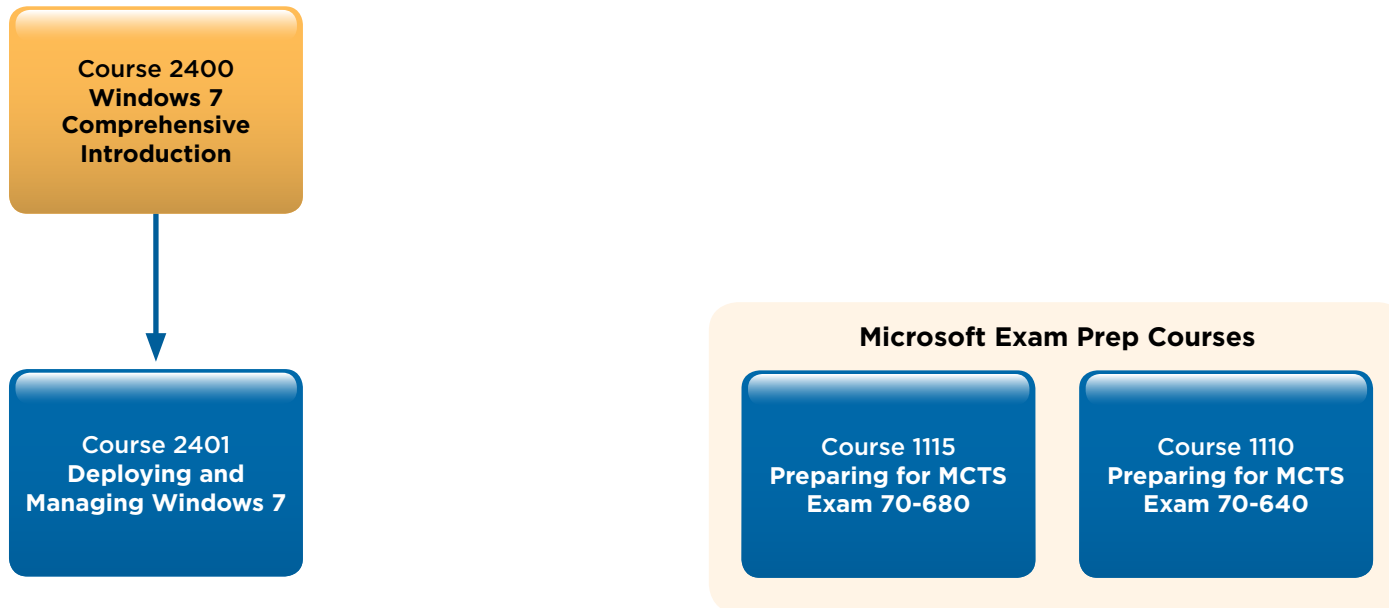

Windows 7 Curriculum Guide

For additional courses in related areas, please see the Windows Server 2008 Curriculum Guide.

 "Start Here" Course

 Intermediate Level Course

US1103